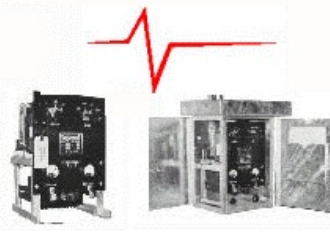

Innovative Corrosion Control (ICC) is a “full service” corrosion control company with services and product offerings for any multitude of industries. SERVICES and PRODUCTS offered by ICC are listed below. ICC maintains a full staff of experts who are licensed and qualified to work in almost any area on underground or aboveground storage tanks, pipelines and other metallic vessel needing corrosion protection. Licenses maintained include Federal, State and N.A.C.E. certifications as well as an extensive “in house” training regiment that is constantly updated to keep pace with current equipment, techniques and regulatory criteria.