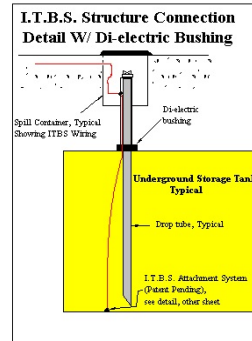

SERVICES

- Impressed Current System Design, Installation, Inspection or Repair
- Sacrificial Anode System Design, Installation, Inspection or Repair
- Coating Selection Assistance on Storage Vessels or Structural Systems
- Master Meter Operator Management and Regulatory Assistance
- Pipeline Operator Management and Regulatory Assistance
- Soil Resistivity Surveys and Mapping
- Forensic and Failure Analysis / Investigations

PRODUCTS

- ITBS (Internal Tank Bonding System) Units - Proprietary bonding method.
- Anodes: Impressed Current and Sacrificial
- Rectifiers, Junction Boxes, Wire, Anode Backfills and much more. . .

Innovative Corrosion Control is a full service corrosion control firm that has completed work for hundreds of clients, all over the world. Contact us today and allow our team of experts to solve all of your corrosion related problems !