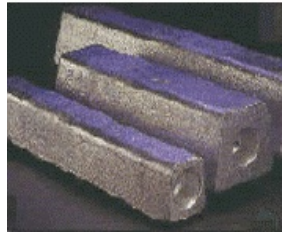

Innovative Corrosion Control (ICC) is a “full service” corrosion control company with services and product offerings for any multitude of industries. SERVICES and PRODUCTS offered by ICC are listed below. ICC maintains a full staff of experts who are licensed and qualified to work in almost any area on underground or aboveground storage tanks, pipelines and other metallic vessel needing corrosion protection. Licenses maintained include Federal, State and N.A.C.E. certifications as well as an extensive “in house” training regiment that is constantly updated to keep pace with current equipment, techniques and regulatory criteria.